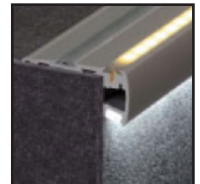

Anodized Black Finish

Anodized Aluminum Finish

XTRU-4845
Commercial Series
Aluminum dual LED
lighted stair profile.

Tread
Illumination

Riser
Illumination

Tread and Riser
Illumination

KEY FEATURES:

- ▶ Resistant to high intensity pedestrian traffic
- ▶ Fixed to the finished edge of a step with screws or an adhesive
- ▶ Can be installed on carpeted steps
- ▶ Anti-Slip Surface
- ▶ End caps
- ▶ No visible LED points
- ▶ Custom cut to length (max 2 meters / 78 inches)