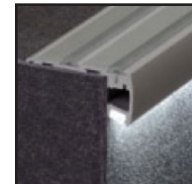

Anodized Black Finish

Anodized Aluminum Finish

XTRU-4845
Commercial Series
Aluminum dual LED
lighted stair profile.

Tread
Illumination

Riser
Illumination

Tread and Riser
Illumination

KEY FEATURES:

- ▶ Resistant to high intensity pedestrian traffic
- ▶ Fixed to the finished edge of a step with screws or an adhesive
- ▶ Can be installed on carpeted steps
- ▶ Anti-Slip Surface
- ▶ End caps
- ▶ No visible LED points
- ▶ Custom cut to length (max 2 meters / 78 inches)