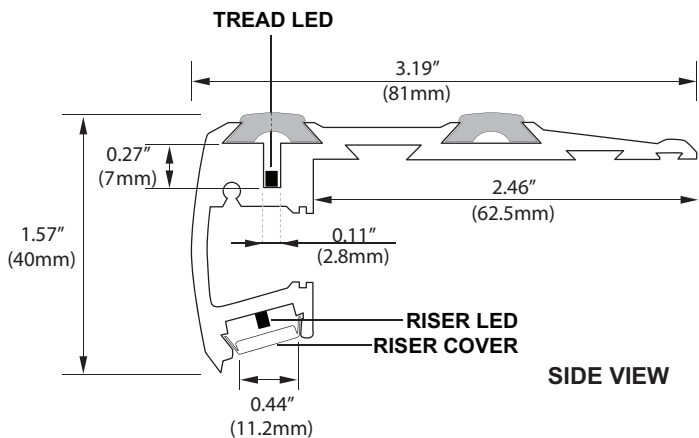

SPECIFICATIONS

Material: Anodized aluminum
Cover: Frosted, clear
Standard Length: 1m, 2m (39.4"; 78.75")
Mounting: Screws, adhesive
Ending Element: Plastic end caps (accessories)
Certificate: CE

Lead wire location can be specified as right or left facing (Right Facing Shown)