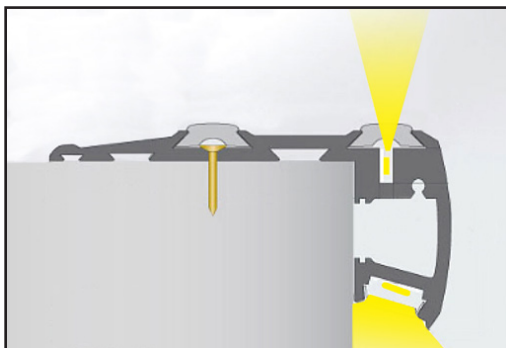

Anodized Black Finish

Anodized Aluminum Finish

XTRU-4845
Commercial Series
Aluminum dual LED
lighted stair profile.

Tread
Illumination

Riser
Illumination

Tread and Riser
Illumination

KEY FEATURES:

- ▶ Resistant to high intensity pedestrian traffic
- ▶ Fixed to the finished edge of a step with screws or an adhesive
- ▶ Can be installed on carpeted steps
- ▶ Anti-Slip Surface
- ▶ End caps
- ▶ No visible LED points
- ▶ Custom cut to length (max 2 meters / 78 inches)

SPECIFICATIONS

Material: Anodized aluminum
Cover: Frosted, clear
Standard Length: 1m, 2m (39.4"; 78.75")
Mounting: Screws, adhesive
Ending Element: Plastic end caps (accessories)
Certificate: CE

Lead wire location can be specified as right or left facing (Right Facing Shown)