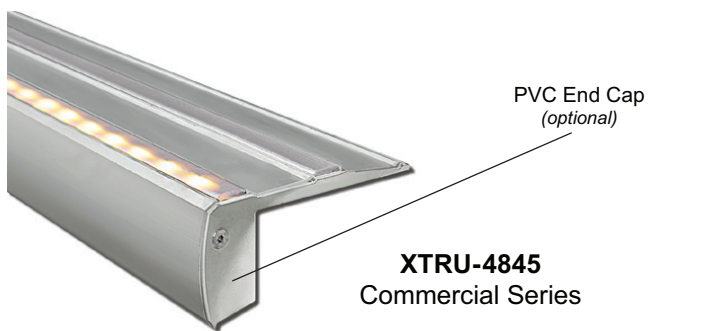

XTRU-4845

Commercial Series | LED STEP LIGHTING

COMMERCIAL GRADE LED STEP ILLUMINATION

Impact Lighting's XTRU-4845 Commercial Grade Series Step Lighting is an aluminum stair housing profile with LED tread and riser illumination with single or RGB color options. Perfect for high traffic and designer applications such as lighting in cinemas, shops, nightclubs and restaurants, this profile offers superb durability and style.

Anodized Black Finish

Anodized Aluminum Finish

XTRU-4845
Commercial Series
Aluminum dual LED
lighted stair profile.

Tread
Illumination

Riser
Illumination

Tread and Riser
Illumination

KEY FEATURES:

- ▶ Resistant to high intensity pedestrian traffic
- ▶ Fixed to the finished edge of a step with screws or an adhesive
- ▶ Can be installed on carpeted steps
- ▶ Anti-Slip Surface
- ▶ End caps
- ▶ No visible LED points
- ▶ Custom cut to length (max 2 meters / 78 inches)

X-LUME

A DIVISION OF IMPACT LIGHTING INC.

XTRU-4845 Commercial Series

High quality double-anodized aluminum dual LED lighted stair profile with anti slip surface. (Resistant to high intensity pedestrian traffic)

Impact Lighting's **XTRU-4845 Commercial Series** Step Lighting is an aluminum stair housing profile with LED tread and riser illumination with single or RGB color options. Perfect for high traffic and designer applications such as lighting in cinemas, shops, nightclubs and restaurants, this profile offers superb durability and style. Comes in either black or aluminum finishes.